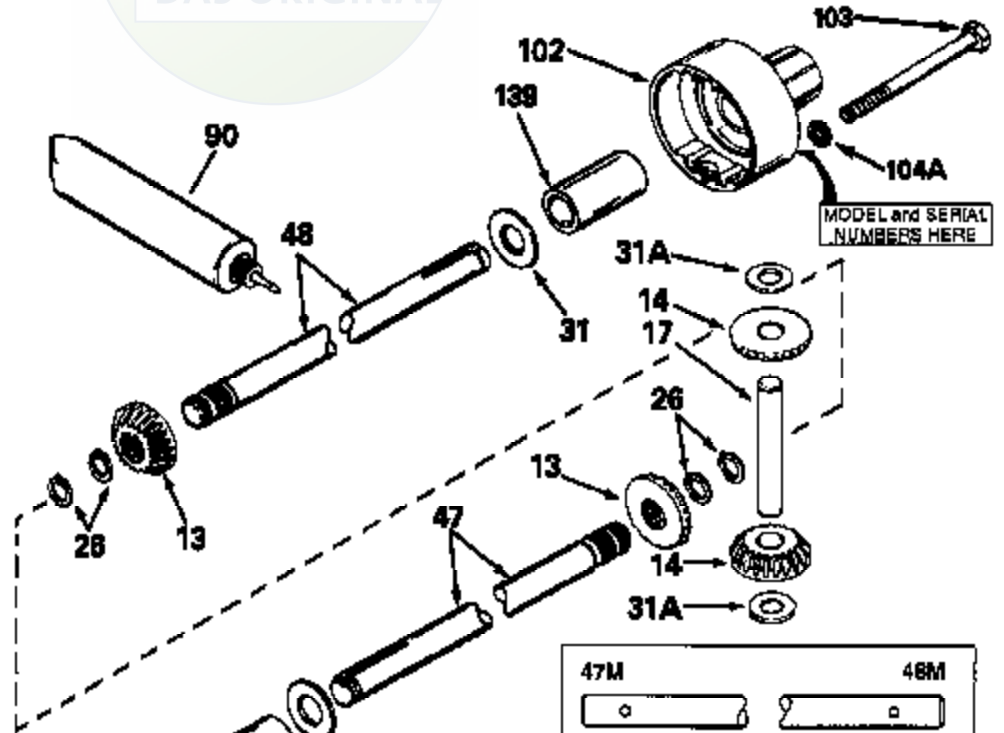

JOIST

SICHER IST DAS:
DAS ORIGINAL

47	48
47A	48A
47B	48B
47C	48C
47D	48D
47E	48E
47H	48H
47L	48L

47M	48M
47P	48P
47R	48R
47V	48V
47W	48W
47X	48X

Ref #	Part Number	Qty	Description
13	778221		Gear, Bevel (16 teeth)
14	778068		Gear, Pinion (16 teeth)
17	786040		Pin, Drive
26	792125		Ring, Retaining (4 required) (Pkg. of 2)
31	780001		Washer (3/4" ID x 1-1/2" OD x 1/16" t hick)
31A	780096		Washer, Thrust
47E	774745		Axle (13-3/32" long)
48E	774744		Axle (13-15/16" long)
82	786043		Sprocket. No Teeth 54. O.D. 8.823
82	786051		Sprocket. No Teeth 60. O.D. 9.841
82	786070		Sprocket. No Teeth 48. O.D. 7.920
82	786041A		Sprocket. No Teeth 45. O.D. 7.389
82	786042		Sprocket. No Teeth 40. O.D. 6.650
90	788067B	100-197A Peerless	Grease (32 oz. bottle Bentonite greas e)
101	774344		Differential Carrier Hsg (Incl. 137)
102	774345		Differential Carrier Hsg (Incl. 139)
103	792041		Screw, 5/16-18 x 3-3/4"
104A	792061		Washer, Flat, 5/16"
104	792042		Nut, Lock, 5/16-18 (Use as required)
137	780077		Bushing (3/4" ID x 1-1/16" OD x 2-1/1 6" long)
139	780077		Bushing (3/4 ID x 1-1/16" OD x 2-1/16 " long)