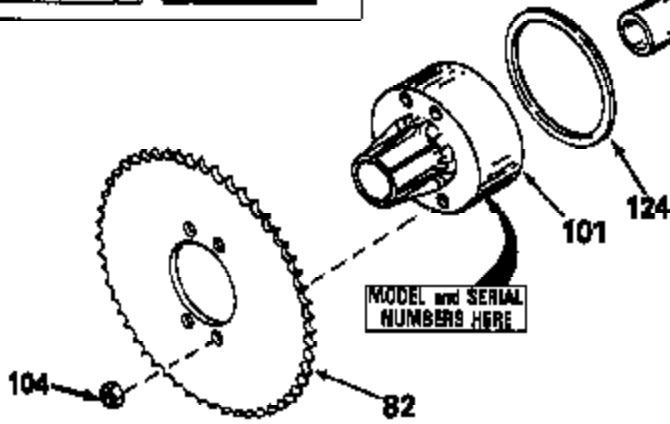

JOIST

SICHER IST DAS:
DAS ORIGINAL

47	48
47A	48A
47B	48B
47C	48C
47D	48D
47E	48E
47H	48H
47L	48L

47M	48M
47P	48P
47R	48R
47V	48V
47W	48W
47X	48X

Ref #	Part Number	Qty	Description
13	778221		Gear, Bevel (16 teeth)
14	778068		Gear, Pinion (16 teeth)
17	786040		Pin, Drive
26	792125		Ring, Retaining (4 required) (Pkg. of 2)
31	780001		Washer (3/4" ID x 1-1/2" OD x 1/16" t hick)
31A	780096		Washer, Thrust
47E	774745		Axle (13-3/32" long)
48E	774744		Axle (13-15/16" long)
82	786043		Sprocket. No Teeth 54. O.D. 8.823
82	786051		Sprocket. No Teeth 60. O.D. 9.841
82	786070		Sprocket. No Teeth 48. O.D. 7.920
82	786041A		Sprocket. No Teeth 45. O.D. 7.389
82	786042		Sprocket. No Teeth 40. O.D. 6.650
90	788067B	100-197A Peerless	Grease (32 oz. bottle Bentonite greas e)
101	774344		Differential Carrier Hsg (Incl. 137)
102	774345		Differential Carrier Hsg (Incl. 139)
103	792041		Screw, 5/16-18 x 3-3/4"
104A	792061		Washer, Flat, 5/16"
104	792042		Nut, Lock, 5/16-18 (Use as required)
137	780077		Bushing (3/4" ID x 1-1/16" OD x 2-1/1 6" long)
139	780077		Bushing (3/4 ID x 1-1/16" OD x 2-1/16 " long)